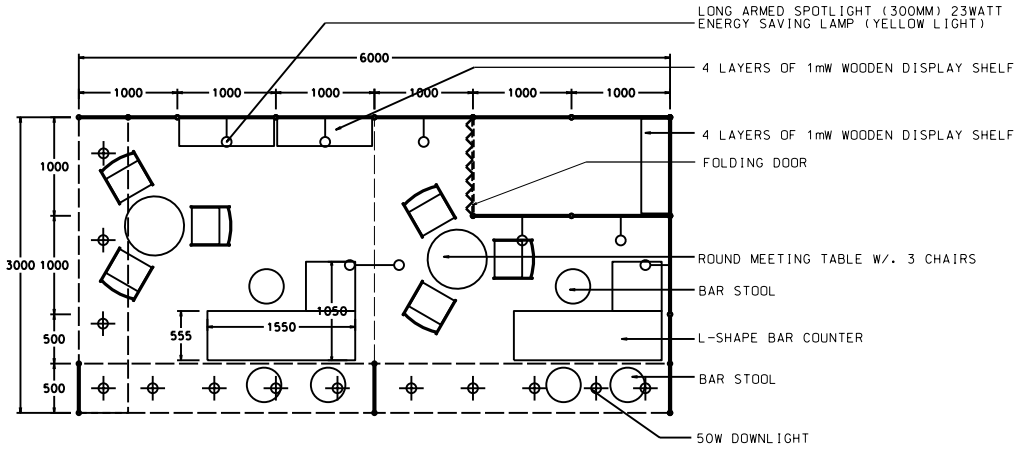

Hong Kong International Wine and Spirits Fair

香港國際美酒展

6M x 3M Left Corner Booth (Option B)

六米乘三米左面角位攤位

PLAN

PERSPECTIVE

ELEVATION

BOOTH SPECIFICATIONS		QTY.
	L-SHAPE BAR COUNTER	2
	1000W x 300D WOODEN DISPLAY SHELF	12
	LONGARMED SPOTLIGHT (300MM) 23WATT ENERGY SAVING LAMP (YELLOW LIGHT)	8
	ROUND MEETING TABLE	2
	BAR STOOL	6
	BLACK LEATHER CHAIR	6
	RUBBISH BIN & CARPET (18sqm.)	