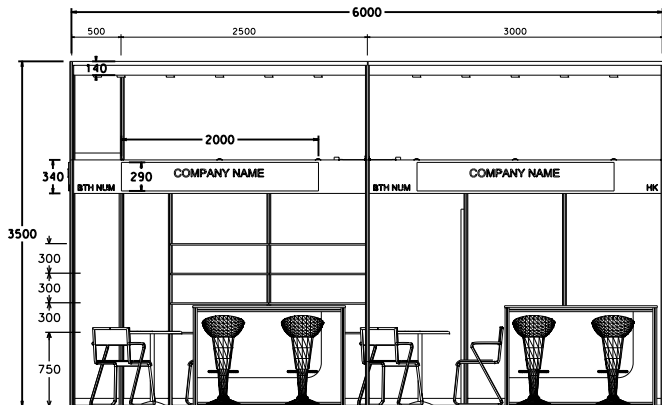

Hong Kong International Wine and Spirits Fair

香港國際美酒展

6M x 3M Left Corner Booth (Option B)

六米乘三米左面角位攤位

PLAN

PERSPECTIVE

ELEVATION

BOOTH SPECIFICATIONS		QTY.
	L-SHAPE BAR COUNTER	2
	1000W x 300D WOODEN DISPLAY SHELF	12
	LONGARMED SPOTLIGHT (300MM) 23WATT ENERGY SAVING LAMP (YELLOW LIGHT)	8
	ROUND MEETING TABLE	2
	BAR STOOL	6
	BLACK LEATHER CHAIR	6
	RUBBISH BIN & CARPET (18sqm.)	