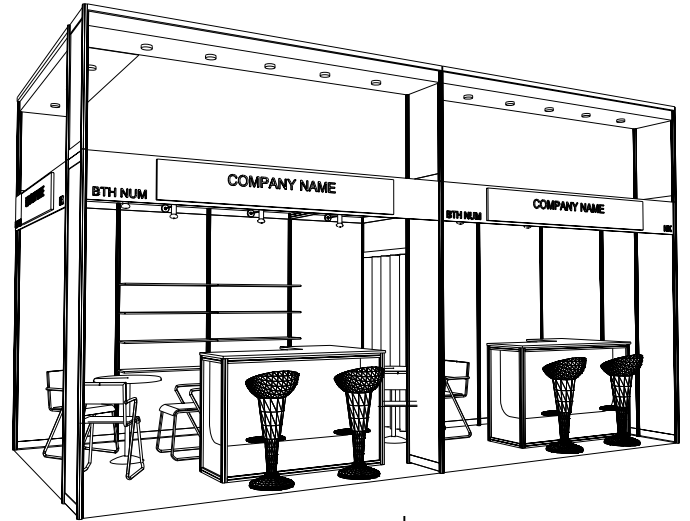

Hong Kong International Wine and Spirits Fair

香港國際美酒展

6M x 3M Left Corner Booth (Option B)

六米乘三米左面角位攤位

PLAN

PERSPECTIVE

ELEVATION

BOOTH SPECIFICATIONS		QTY.
	L-SHAPE BAR COUNTER	2
	1000W x 300D WOODEN DISPLAY SHELF	12
	LONGARMED SPOTLIGHT (300MM) 23WATT ENERGY SAVING LAMP (YELLOW LIGHT)	8
	ROUND MEETING TABLE	2
	BAR STOOL	6
	BLACK LEATHER CHAIR	6
	RUBBISH BIN & CARPET (18sqm.)	